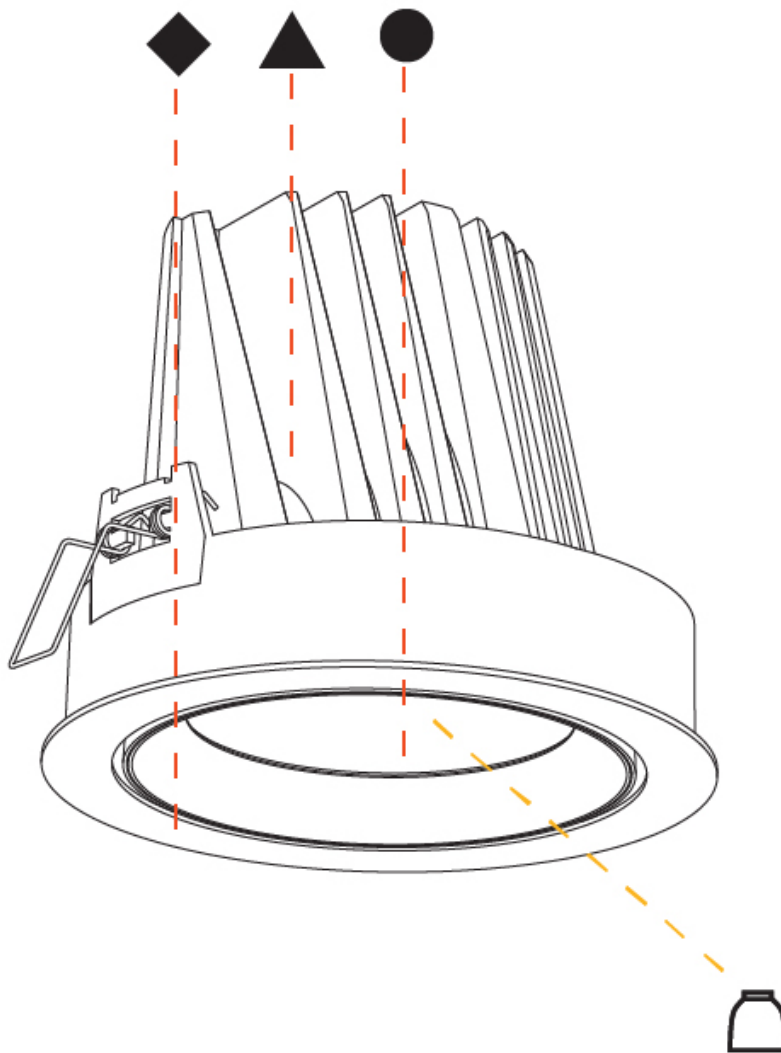

MECHANIQ ROUND RECESSED

A35046-

PROJECT	_____
TYPE	_____
SPECIFIER	_____
QUANTITY	_____
DATE	_____

A