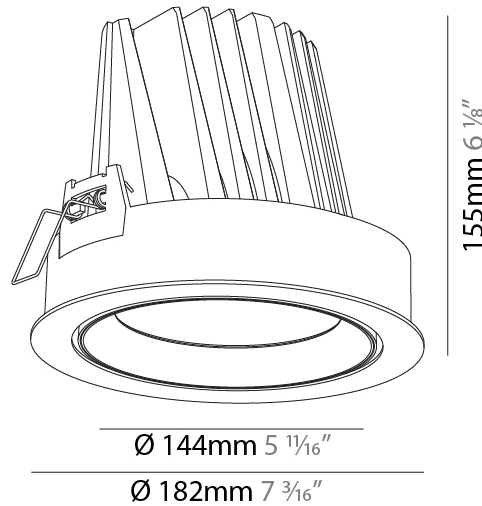

PHYSICAL

Shape: Round
Diameter (mm): 182
Diameter (in): 7 3/16
Height (mm): 155
Height (in): 6 1/8
Ceiling Thickness (mm): 10 / 12.5 / 15
Ceiling Thickness (in): 3/8 or 1/2 or 9/16
Min. Recessing Depth (mm): 180
Min. Recessing Depth (in): 7 1/16
Light Distribution: Adjustable / Downlight
Weight (kg): 1.736
Weight (lbs): 3.83
Fixture Finish: SSR / BKV / CWI / CRY / HAB / UFT / ITA / RUA / FTG / MYG / LOD / PUS / FRO / FUP / KIA / POP / BLS / SPG / MEY / GOH / GUM / CHC / COM / ABZ / JAG / OBR / MOS / ROR
Fixture Material: Aluminum Die Cast
Cut-out Measurements: 177mm / 6 15/16"

ELECTRICAL

Lamp Type: LED (Zhaga Standard)
Input Wattage (W): 46.2
Total Output Wattage (W): 41.9
Dimming: Tri-Mode (Non-Dimming and Phase Dimming (120Vac only) and 0-10V Dimming)
Driver Included: No
Driver Location: Recessed Housing
Driver Type: Constant Current - Universal
Driver Class: Class 2
Housing: See components
Input Voltage (V): 120 - 277
Constant Current (MA): 1050

LED

Number of LEDs: 1
Color Temperature (°K): 2700 / 3000 / 3500 / 4000
Max. Delivered Lumen (lm): 4030 / 4130 / 4342 / 4430
CRI: >90 CRI
Lamp Life (hrs): 50000

OPTICAL

Reflector: 12 / 24 / 40
Adjustability: Rotational 355°; Tilt 30°

RATINGS AND CERTIFICATIONS

Certified By: Certified for North American Standards
IP rating: IP20

PROJECT
TYPE
SPECIFIER
QUANTITY
DATE