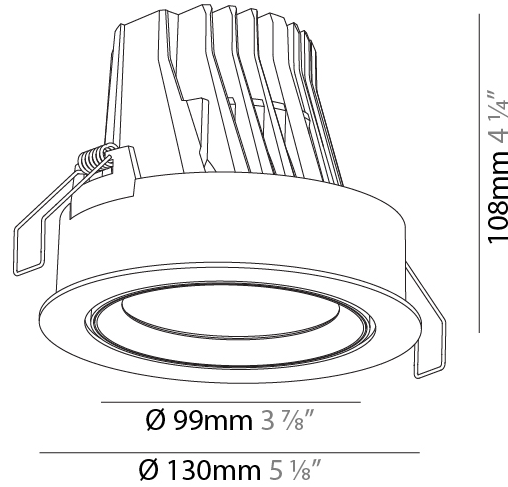

PHYSICAL

Shape: Round
Diameter (mm): 130
Diameter (in): 5 1/8
Height (mm): 108
Height (in): 4 1/4
Ceiling Thickness (mm): 10 / 12.5 / 15
Ceiling Thickness (in): 3/8 or 1/2 or 9/16
Min. Recessing Depth (mm): 130
Min. Recessing Depth (in): 5 1/8
Light Distribution: Adjustable / Downlight
Weight (kg): 0.707
Weight (lbs): 1.56
Fixture Finish: SSR / BKV / CWI / CRY / HAB / UFT / ITA / RUA / FTG / MYG / LOD / PUS / FRO / FUP / KIA / POP / BLS / SPG / MEY / GOH / GUM / CHC / COM / ABZ / JAG / OBR / MOS / ROR
Fixture Material: Aluminum Die Cast
Cut-out Measurements: 120mm / 4 3/4"

ELECTRICAL

Lamp Type: LED (Zhaga Standard)
Input Wattage (W): 28.6
Total Output Wattage (W): 26
Dimming: Tri-Mode (Non-Dimming and Phase Dimming (120Vac only) and 0-10V Dimming)
Driver Included: No
Driver Location: Recessed Housing
Driver Type: Constant Current - Universal
Driver Class: Class 2
Housing: See components
Input Voltage (V): 120 - 277
Constant Current (MA): 700

LED

Number of LEDs: 1
Color Temperature (°K): 2700 / 3000 / 3500 / 4000
Max. Delivered Lumen (lm): 2960 / 3030 / 3185 / 3250
CRI: >90 CRI
Lamp Life (hrs): 50000

OPTICAL

Reflector: 18 / 26 / 40
Adjustability: Rotational 355°; Tilt 30°

RATINGS AND CERTIFICATIONS

Certified By: Certified for North American Standards
IP rating: IP20

PROJECT
TYPE
SPECIFIER
QUANTITY
DATE

120mm 4 3/4"   130mm 5 1/8"   10 | 15mm 3/8" 9/16"   30°   355°

A